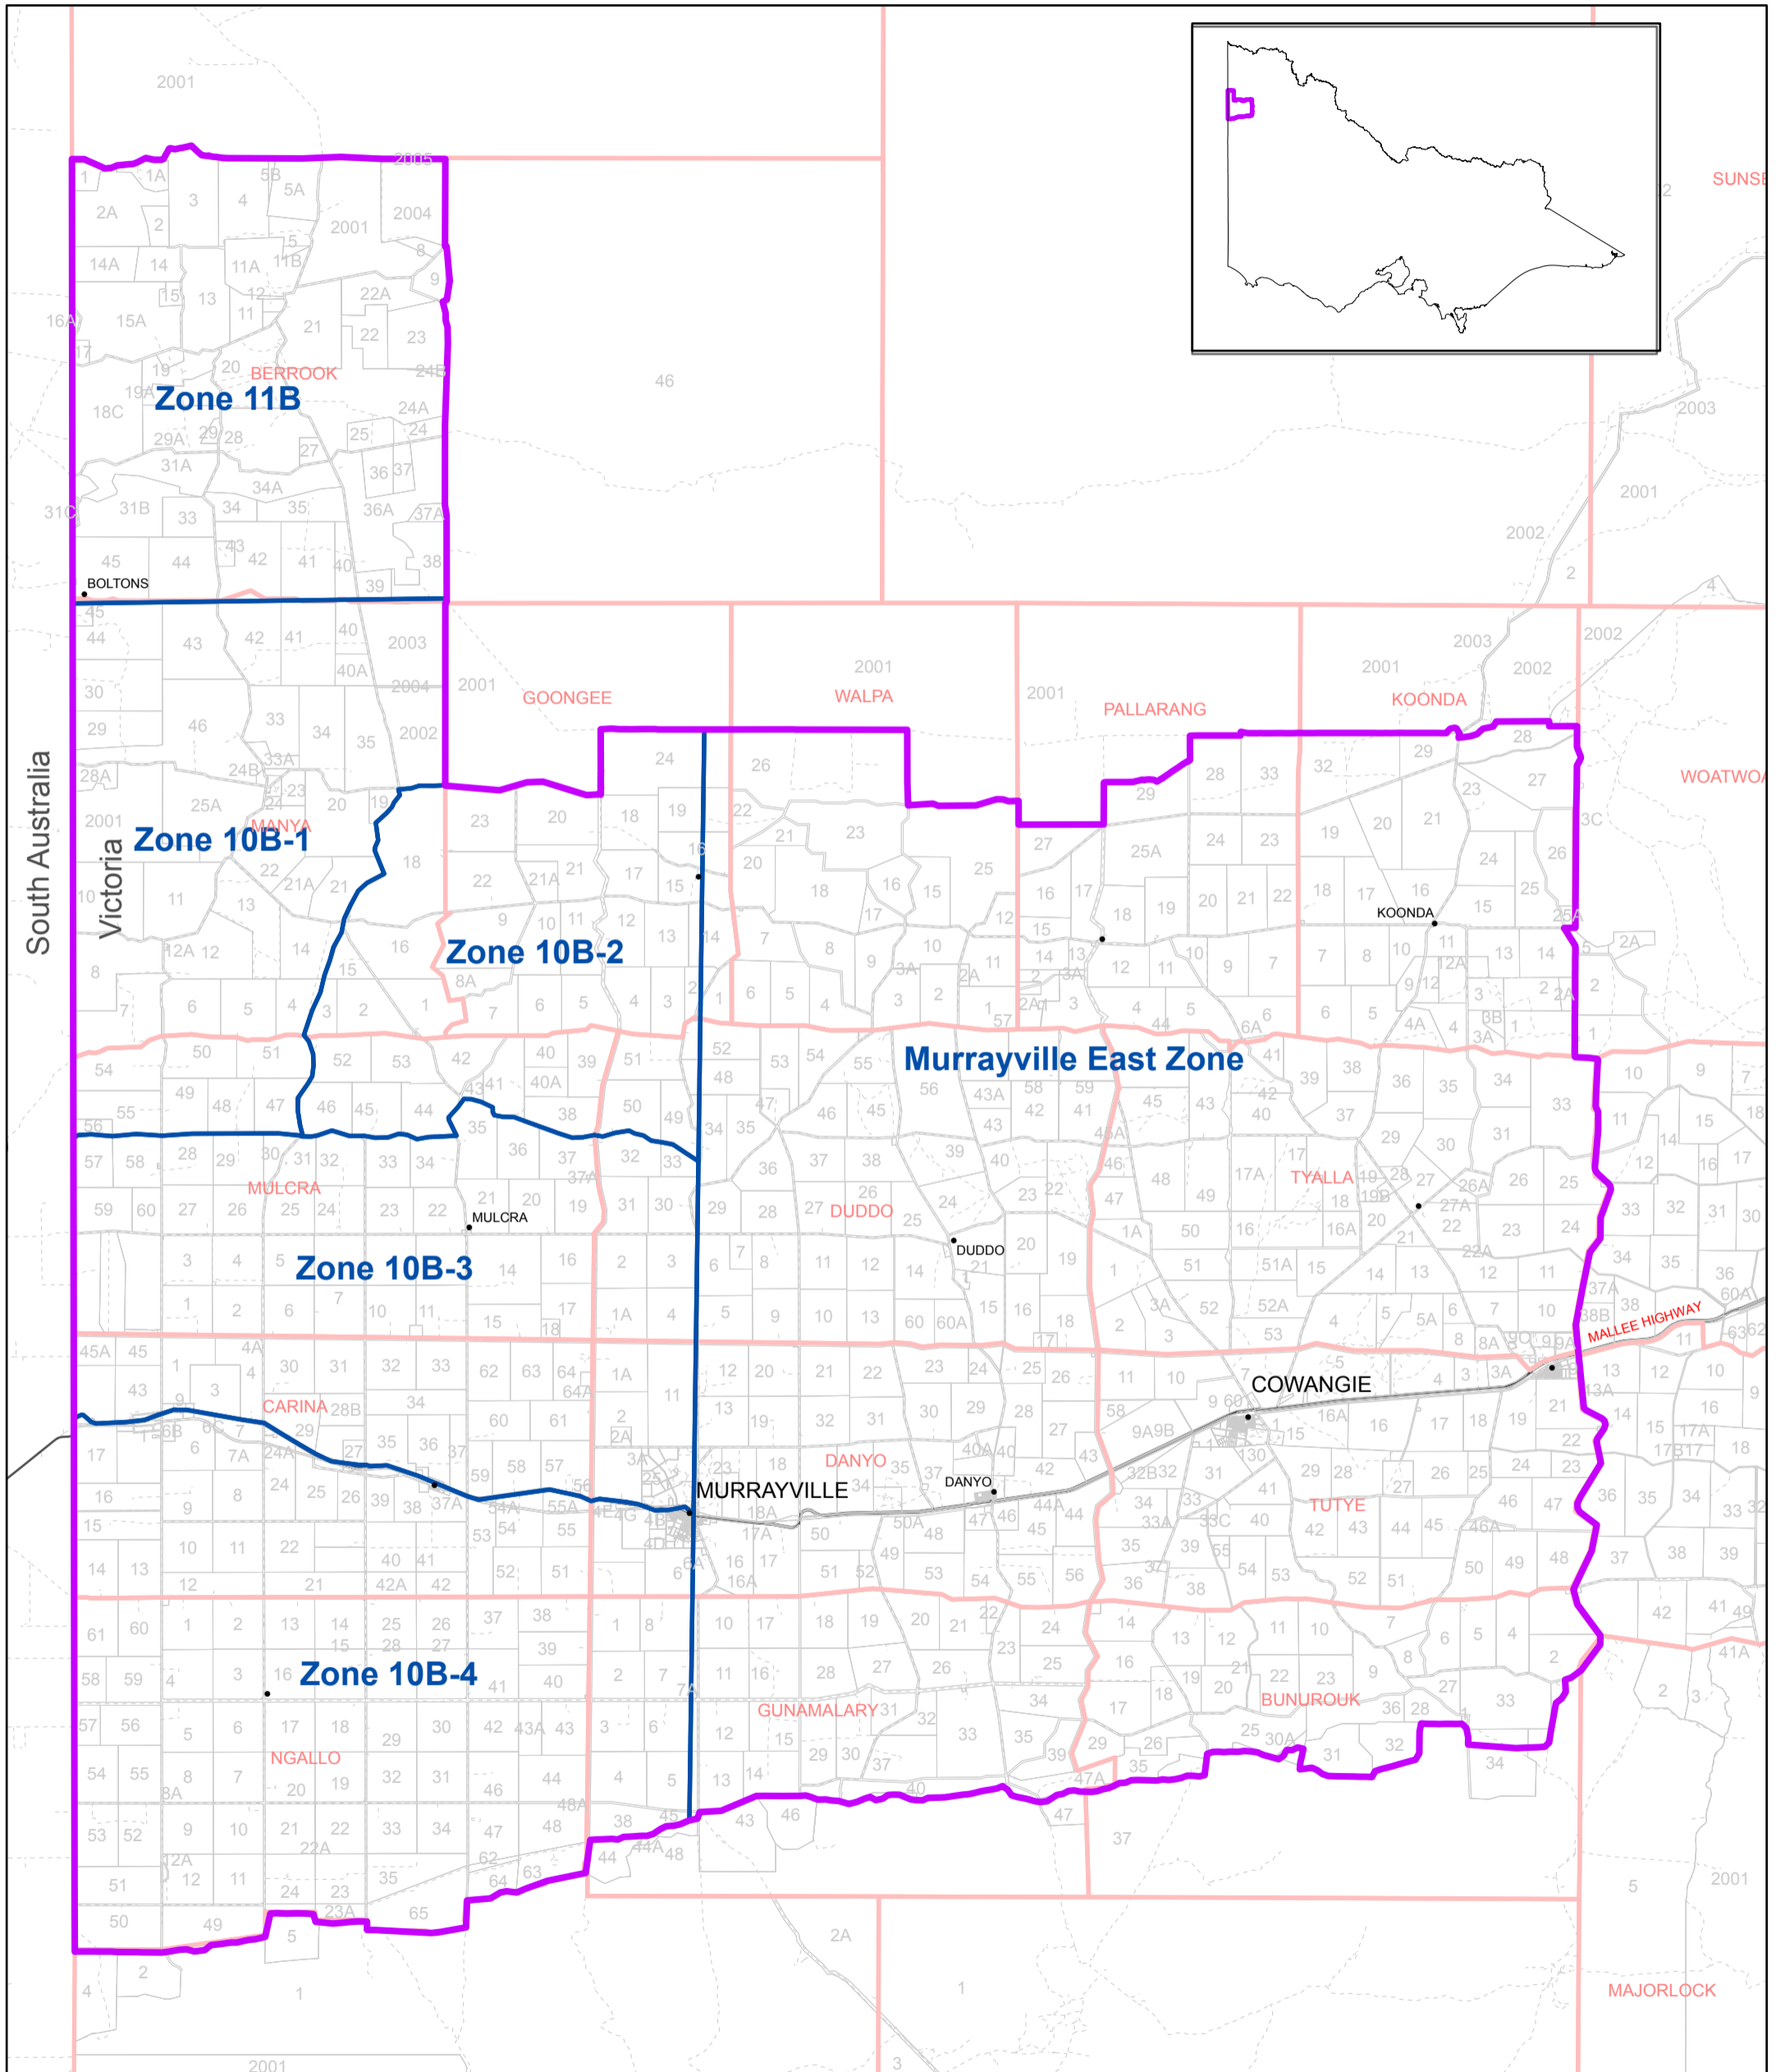

Murrayville Groundwater Management Area

- Management zones
Plan No. LEGL./16-484

Legend

-  Murrayville Groundwater Management Area (GMA) boundary
-  Murrayville GMA management zone boundary
-  Parish
-  Land Parcels
-  Locality